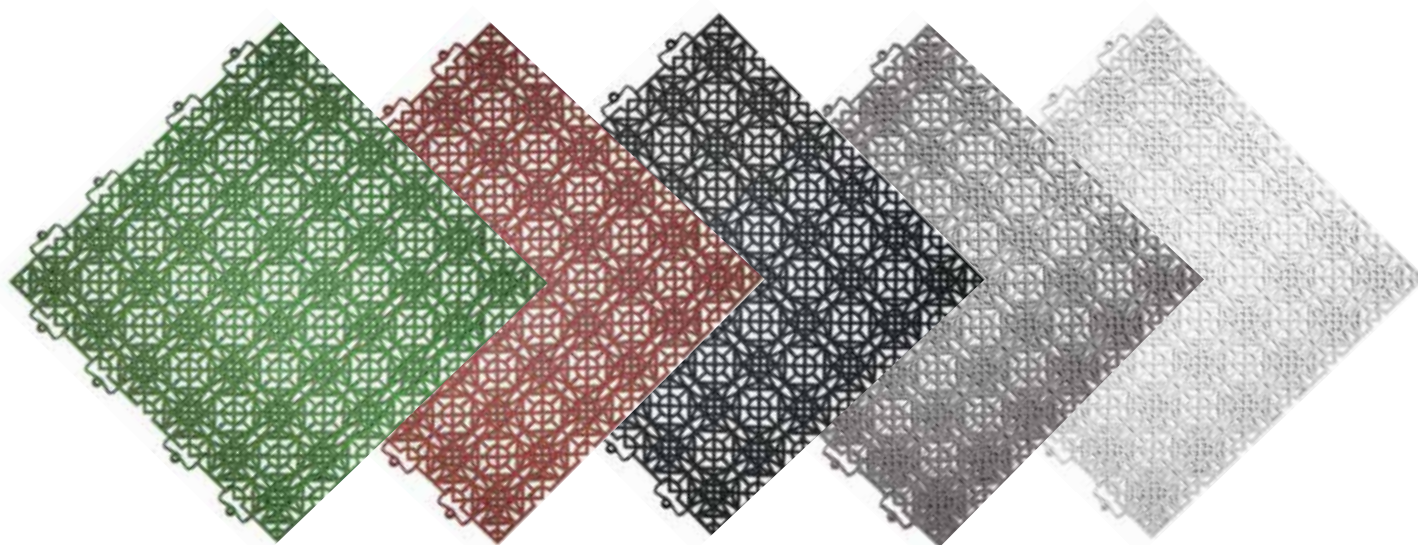

DLAŽDICE FLOOR TILES CLICK - SYSTEM

TECHNICKÉ INFORMACE TECHNICAL INFORMATION	DLAŽDICE CLICK-SYSTEM FLOOR TILES CLICK-SYSTEM
Materiál / Material	polypropylen / polypropylen
Rozměr dlaždice / Size tile	380 x 380 mm
Tloušťka dlaždice / Thickness tile	10 mm
Hustota / Weight	2.45 kg/m²
Balení / Box	7 dlaždic = 1 m² / 7 tiles = 1 m²
Dovolené zatížení / Capacity	až 110 t/m² / up to 110 t/m²